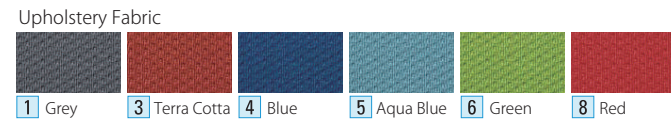

■ -Fabric two tone- High Back

■ With Ring Armrest

EF2-430 (Nylon Caster)
5-340-432

■ With T-Shape Armrest

EF2-410 (Nylon Caster)
5-340-412

■ Without Armrest

EF2-400 (Nylon Caster)
5-340-402

■ -Fabric two tone- Low Back

■ With Ring Armrest

EF2-230 (Nylon Caster)
5-340-232

■ With T-Shape Armrest

EF2-210 (Nylon Caster)
5-340-212

■ Without Armrest

EF2-200 (Nylon Caster)
5-340-202

for Two Tone Type

Please assign the number to choose seat fabric color.

■ -Fabric single tone-

■ With Ring Armrest

■ Full Back
EF2-530 (Nylon Caster)
5-340-631

■ With T-Shape Armrest

EF2-510 (Nylon Caster)
5-340-611

■ Without Armrest

EF2-500 (Nylon Caster)
5-340-601

■ High Back